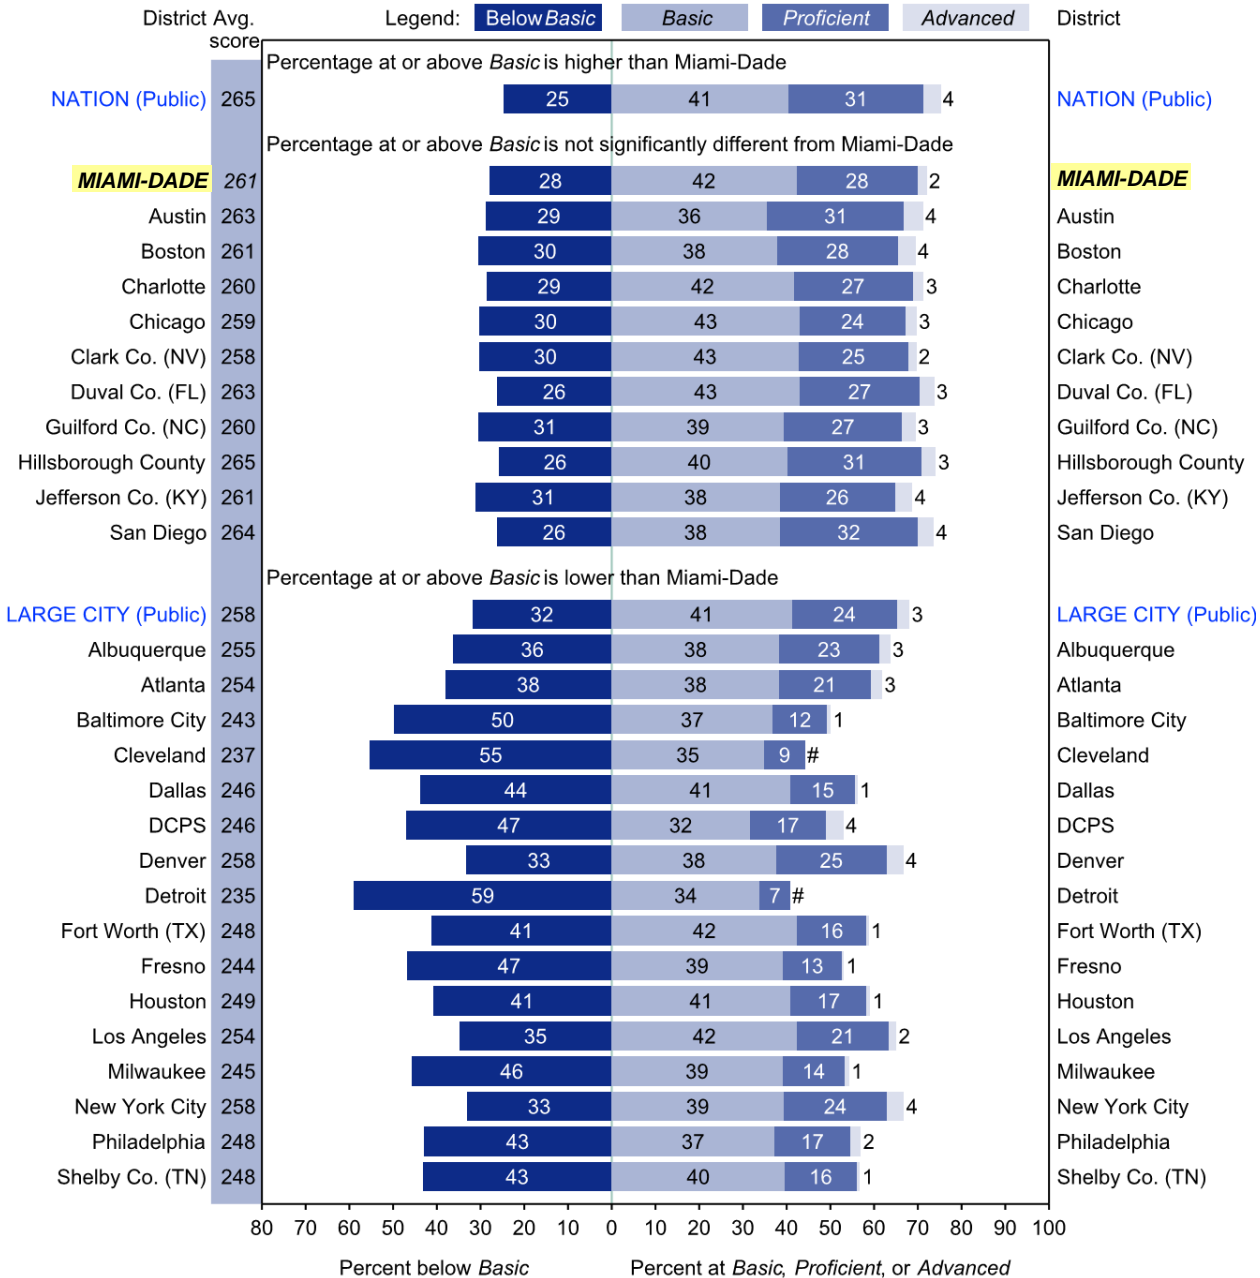

# 2017 NAEP Reading, Grade 8

Average scale scores in NAEP reading for eighth grade public school students, percentage within each achievement level, and Miami-Dade's percentage at or above Basic compared with the nation, large cities and other participating districts: 2017. From *The Nation's Report Card Trial Urban District Report, Reading 2017*, National Center for Education Statistics.